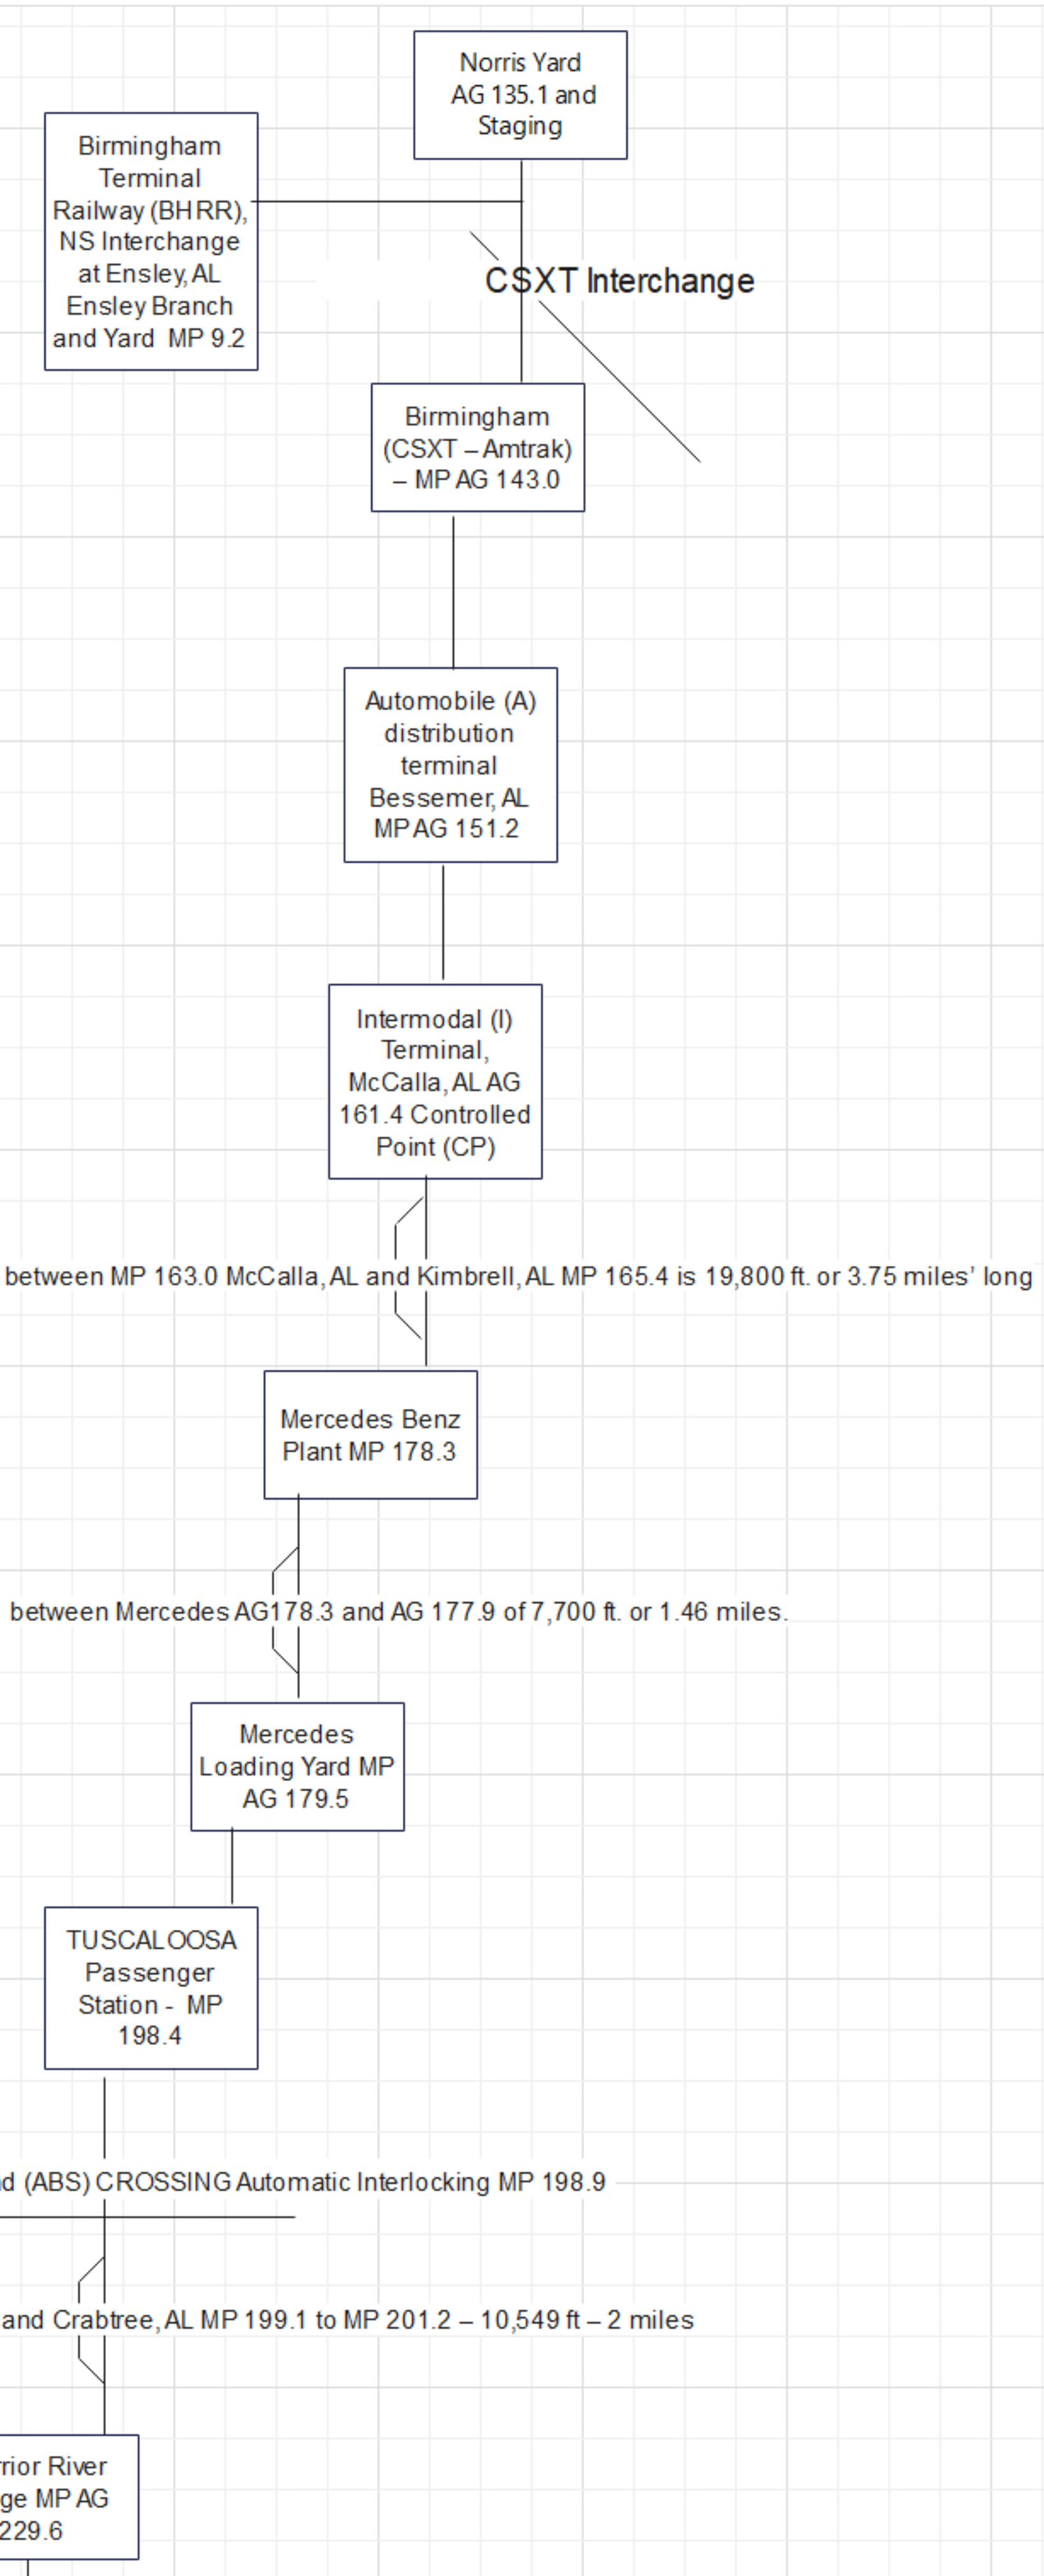

AGS SOUTH DISTRICT

AGS South DISTRICT ENDS AT MP 295.4
N.O & N.E DISTRICT